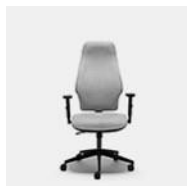

Height Adjustable Arms
£301
OC304HA Synchronised Mechanism
OC307HA Independent Mechanism