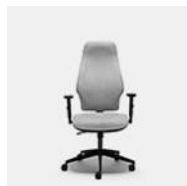

Fold Down Arms
£309
OC304FDA Synchronised Mechanism
OC307FDA Independent Mechanism