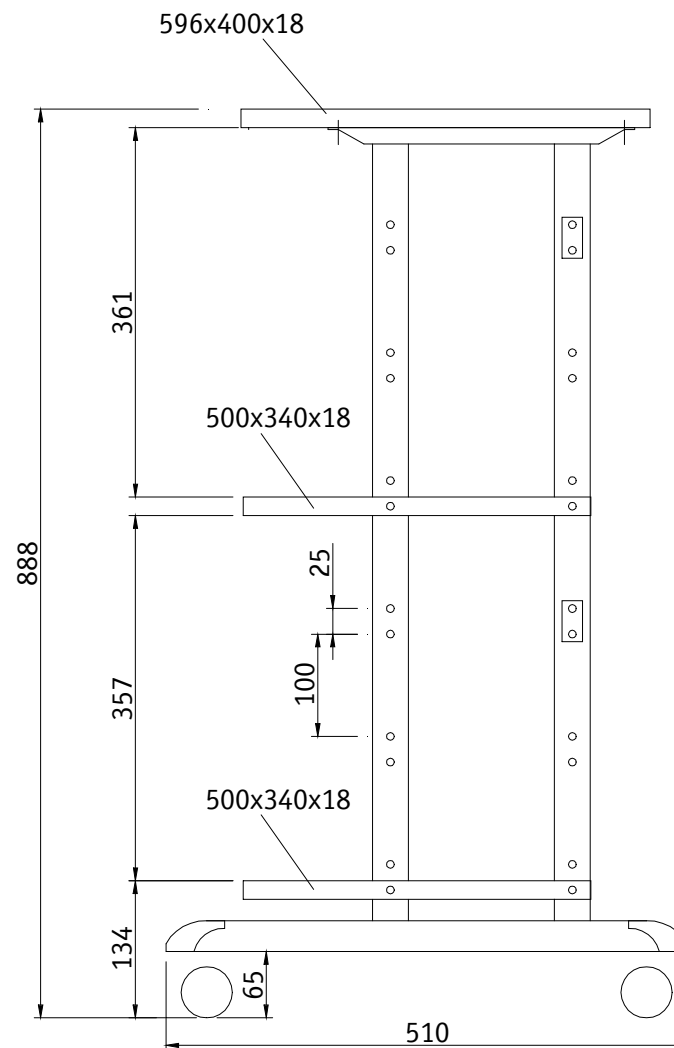

All dimensions in mm.

DATA-INFO

85.500/503

Dataflex®
is a registered
trademark of
VIKING A.C. EUROPE BV
P.O. Box 713
NL-2920 CA
Krimpen a/d IJssel