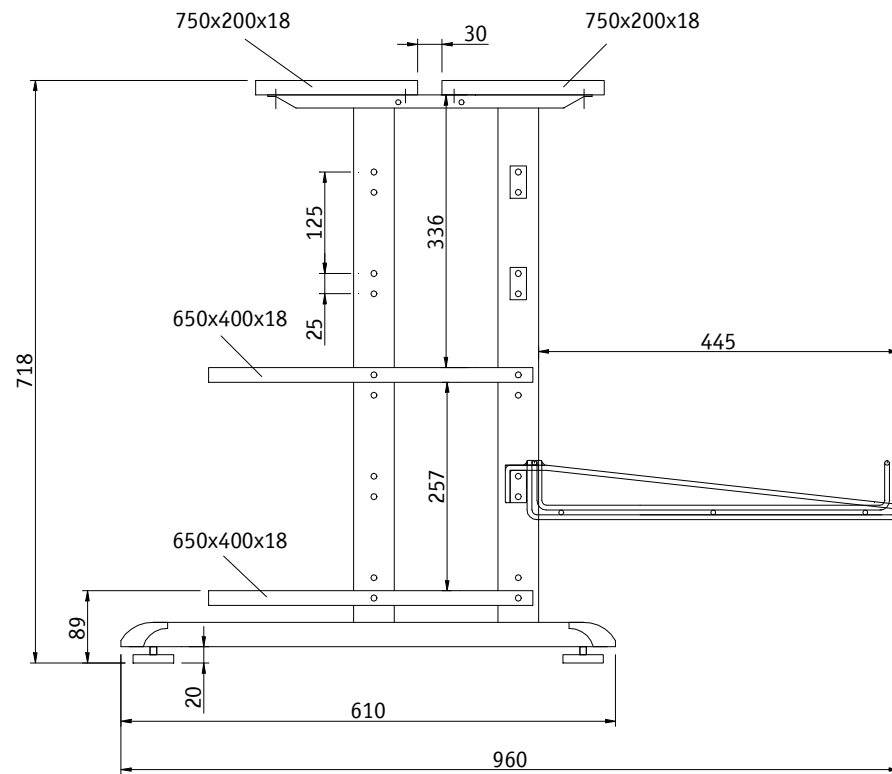

DATA-INFO

85.350

Dataflex®
is a registered
trademark of
DATAFLEX
INTERNATIONAL BV
P.O. Box 713
NL-2920 CA
Krimpen a/d IJssel

All dimensions in mm - Dimensions en mm - Abmessungen in mm - Alle afmetingen in mm